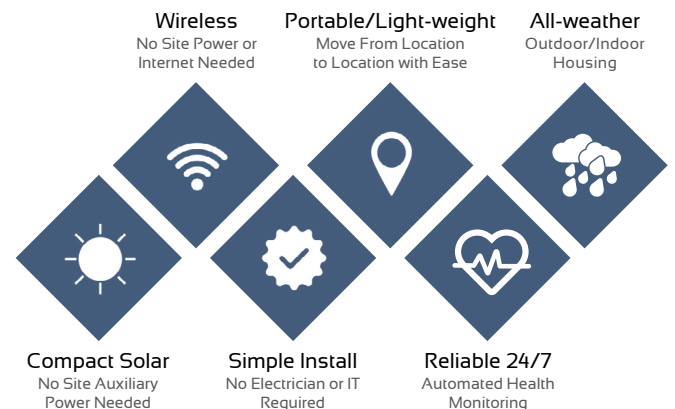

### Flexible, Reliable, Affordable

Sensera Systems' SiteWatch PRO3 day/night site monitoring solution combines thermal, low-light and color cameras with IR illumination, video analytics and 4G LTE communications in one integrated system. This portable smart camera is perfect for 24/7 monitoring capable of real-time alert notifications (pushed to your email or mobile device). All video analytics are executed inside the camera, and only video relating to actual events is sent to the cloud for archival and viewing.

- **Works with No Light on Site** - the thermal imager can detect people and vehicles with zero light, then uses the included IR illuminator to capture detail with the low-light camera.
- **Long Range Detection** - the thermal camera provides long-range detection to cover more of the jobsite.
- **3-in-1 Camera System** - thermal for detection, low-light for capturing detail in the lowest light conditions, and color for daytime and with sufficient ambient lighting. The intelligent system switches between camera sensors automatically to provide the best imagery based on light levels.

### Access Your Camera 24/7

- 1080p video streaming and recording (configurable)
- Low-light detection with sensitive 4K camera
- Long-range motion detection covers large areas with fewer cameras
- Continuous video recording
- Schedule and automate capture of stills
- NDAA Compliant